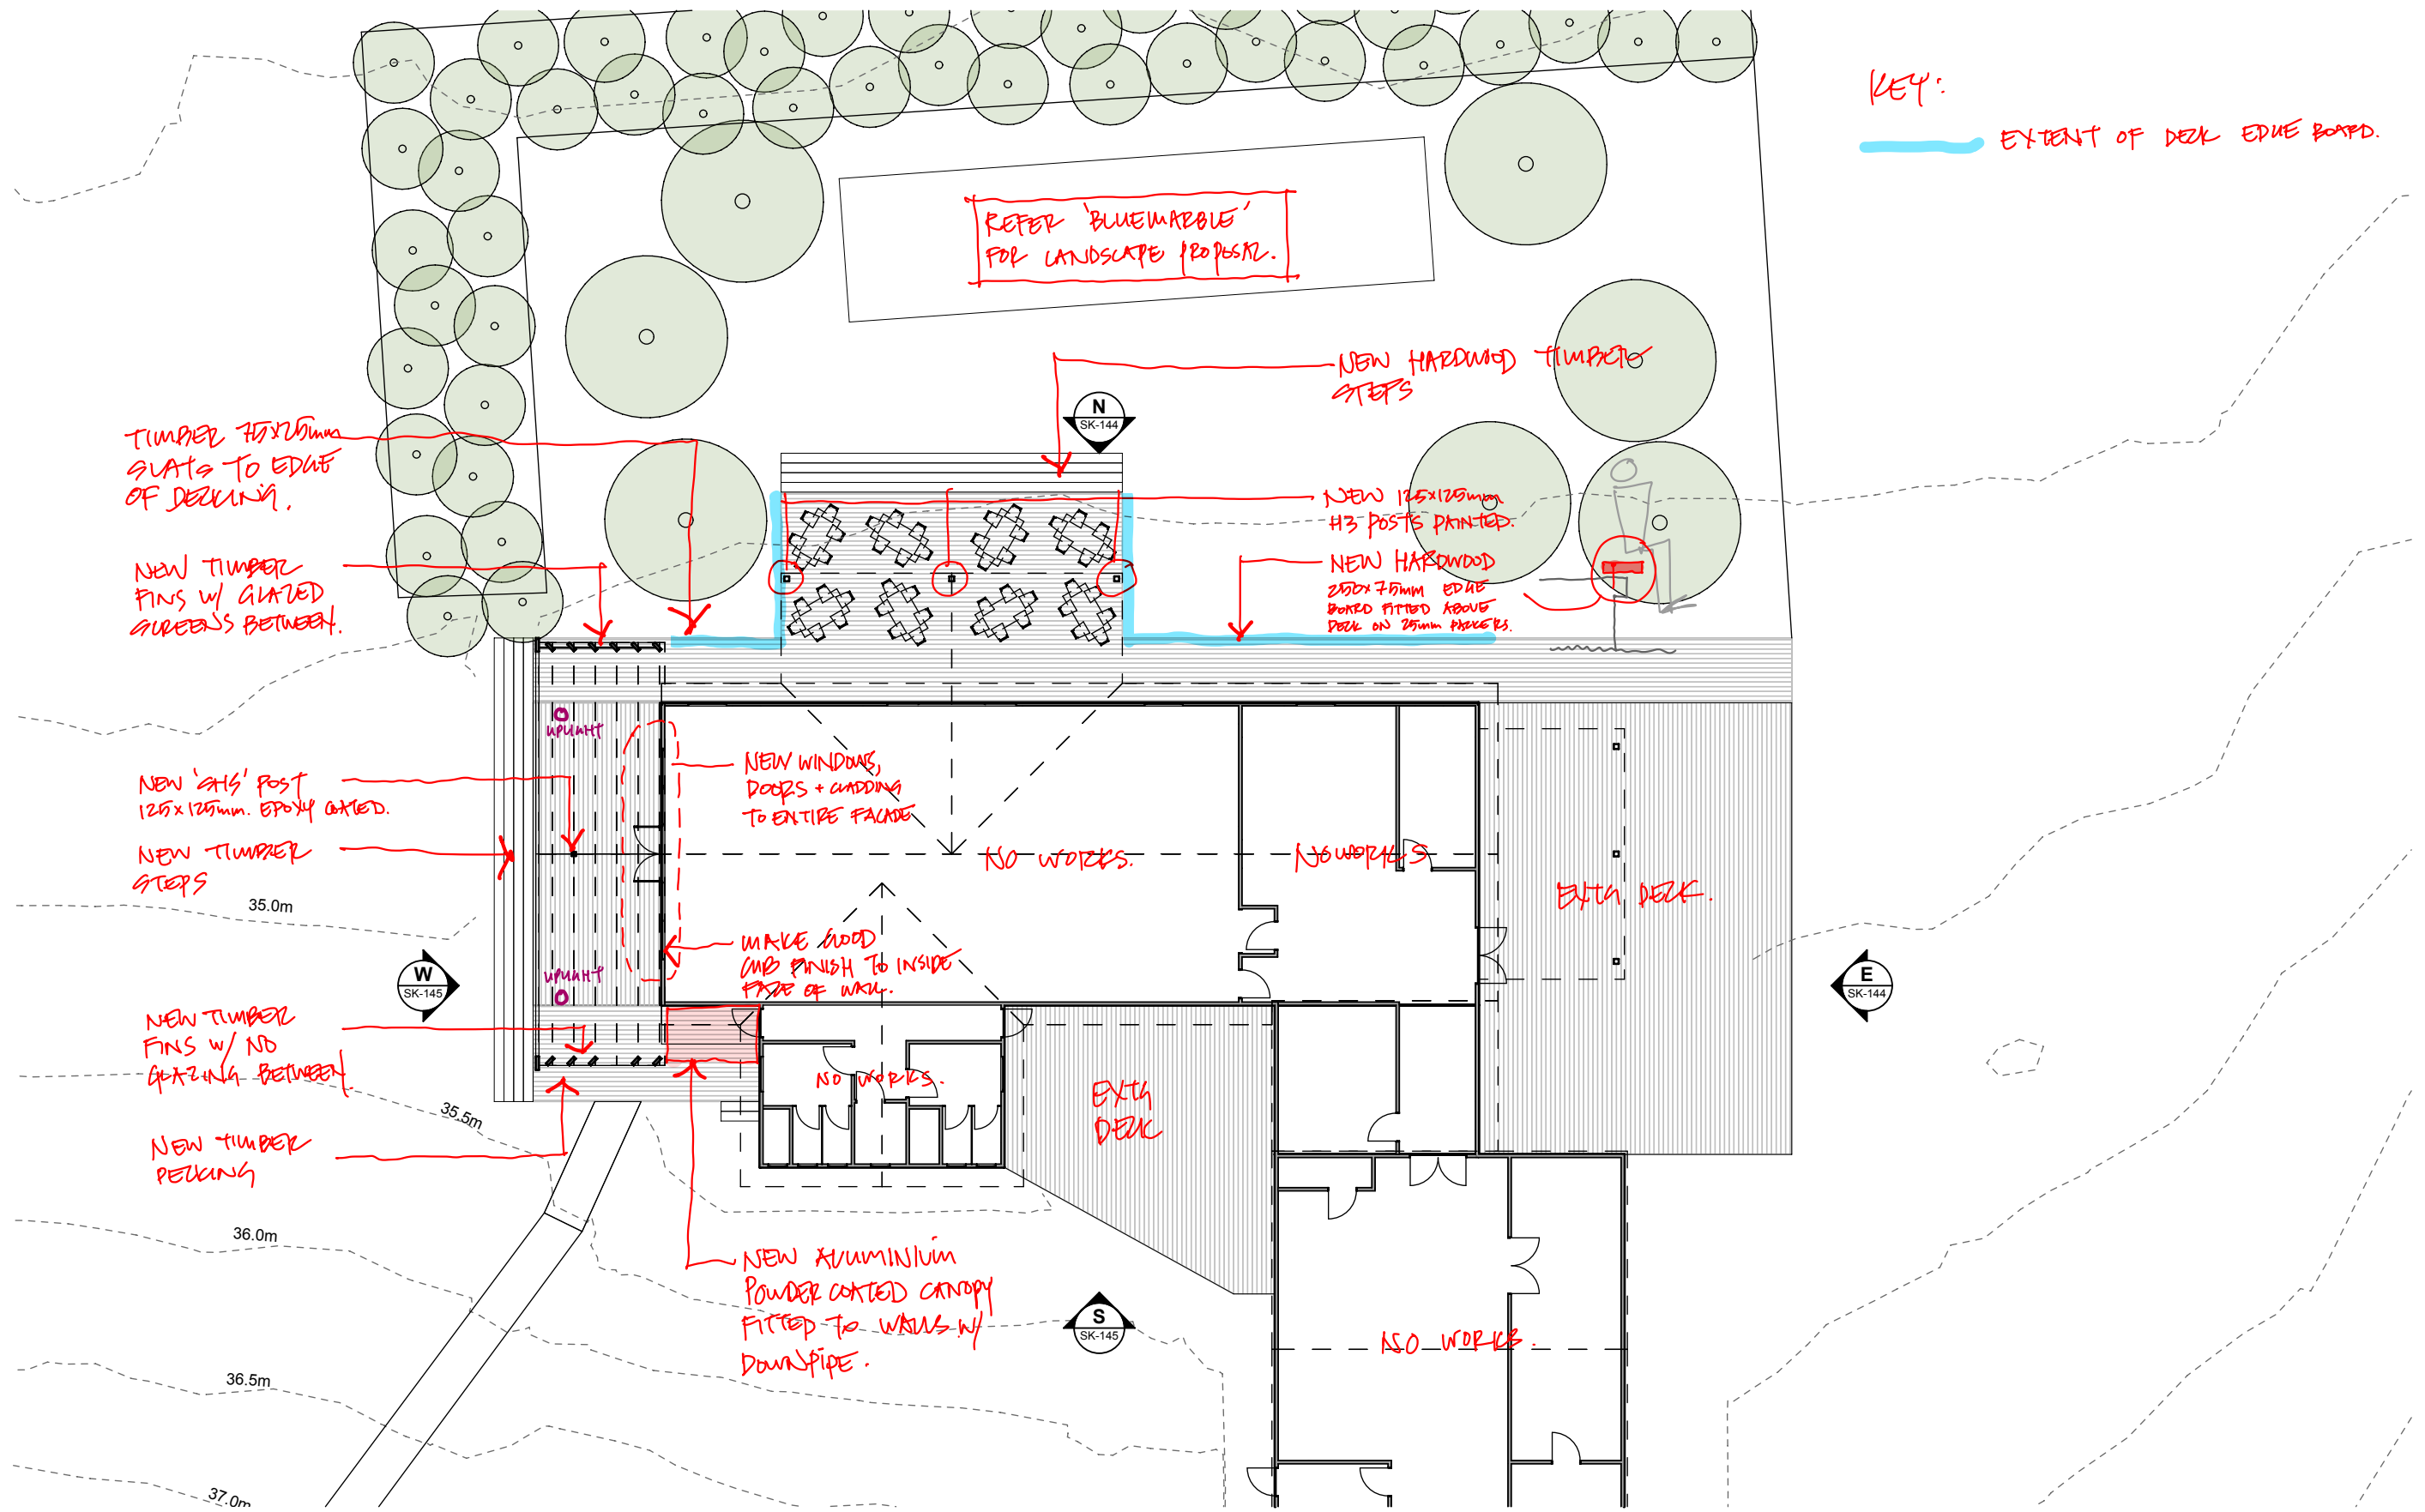

1 - Titohea Floor Plan - Proposed 1:200

Urenui Pā
166 Mokau Road Urenui Taranaki 4377 Aotearoa

Prepared For:
Urenui Pā Trust

Titohea - Proposed Plan 1:200

Scale: 1:200 @ A3

Design Phase: Concept Design Job No.: 2686 Layout I.D.: SK-142 Revision: