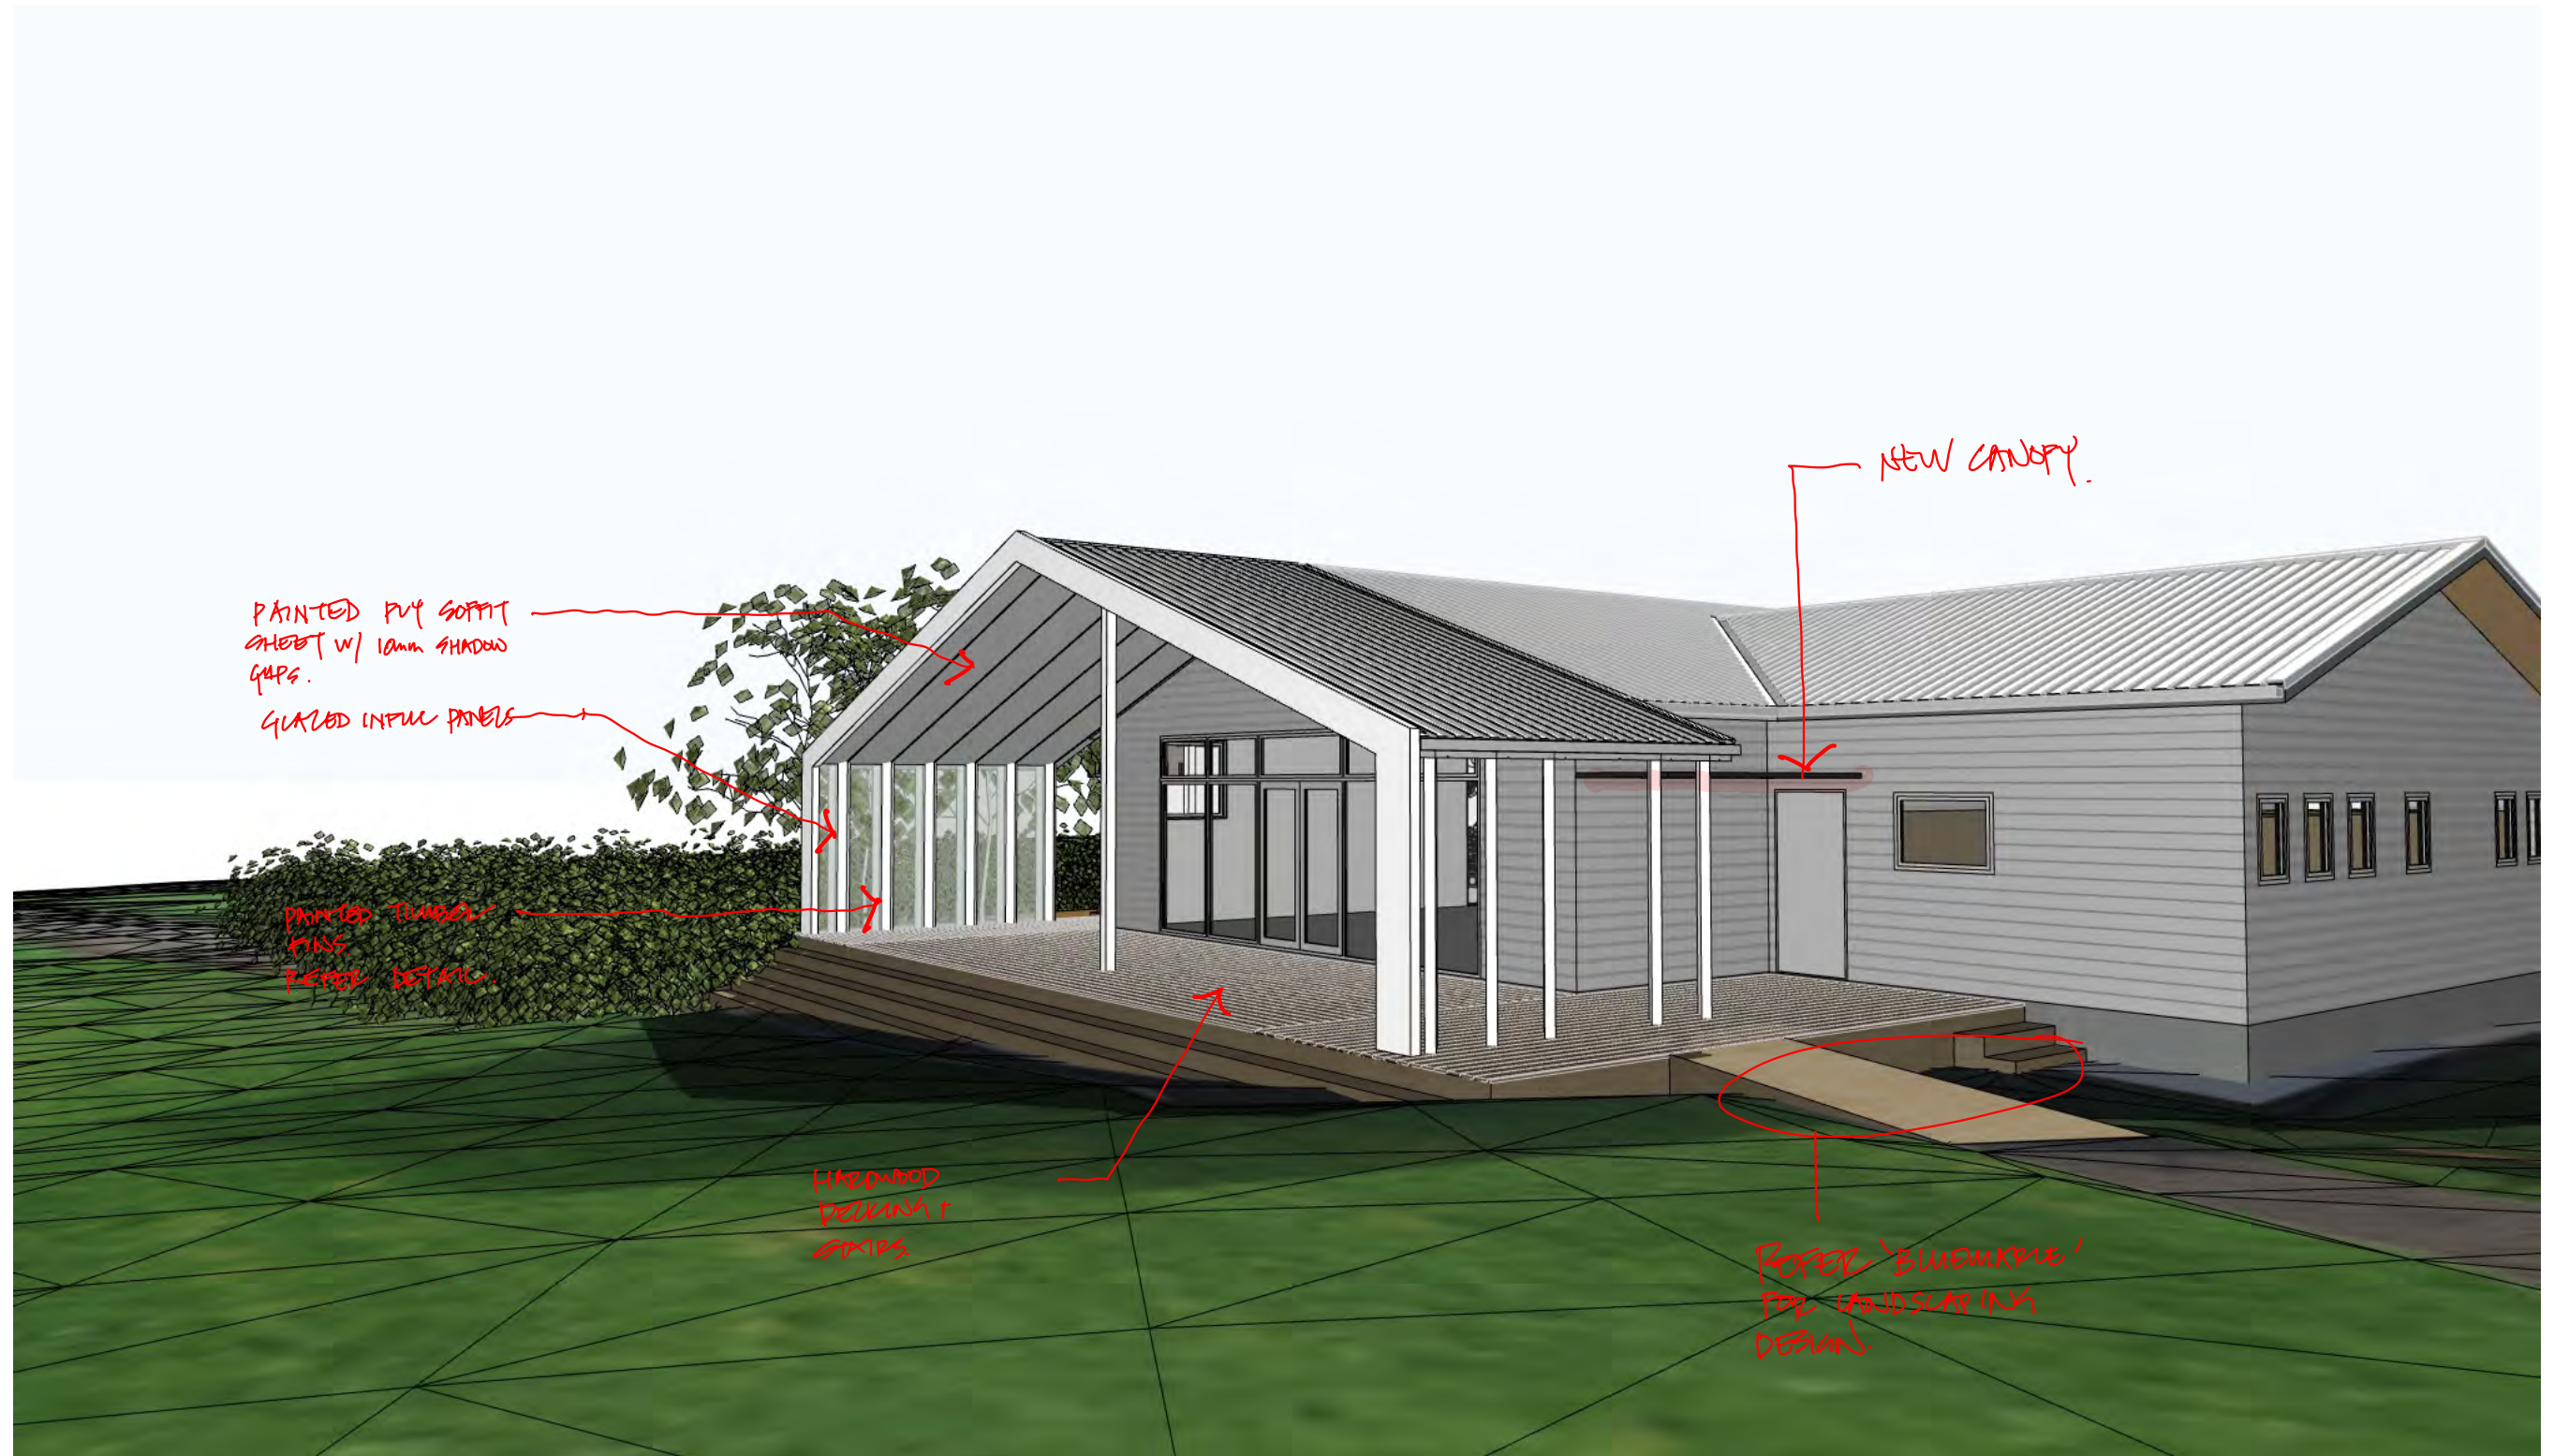

1 - Generic Perspective 1

Urenui Pā
166 Mokau Road Urenui Taranaki 4377 Aotearoa

Prepared For:
Urenui Pā Trust

Titohea - Perspectives
Scale: 1:200 @ A3

Design Phase: **Concept Design** Job No.: **2686** Layout I.D.: **SK-146** Revision: