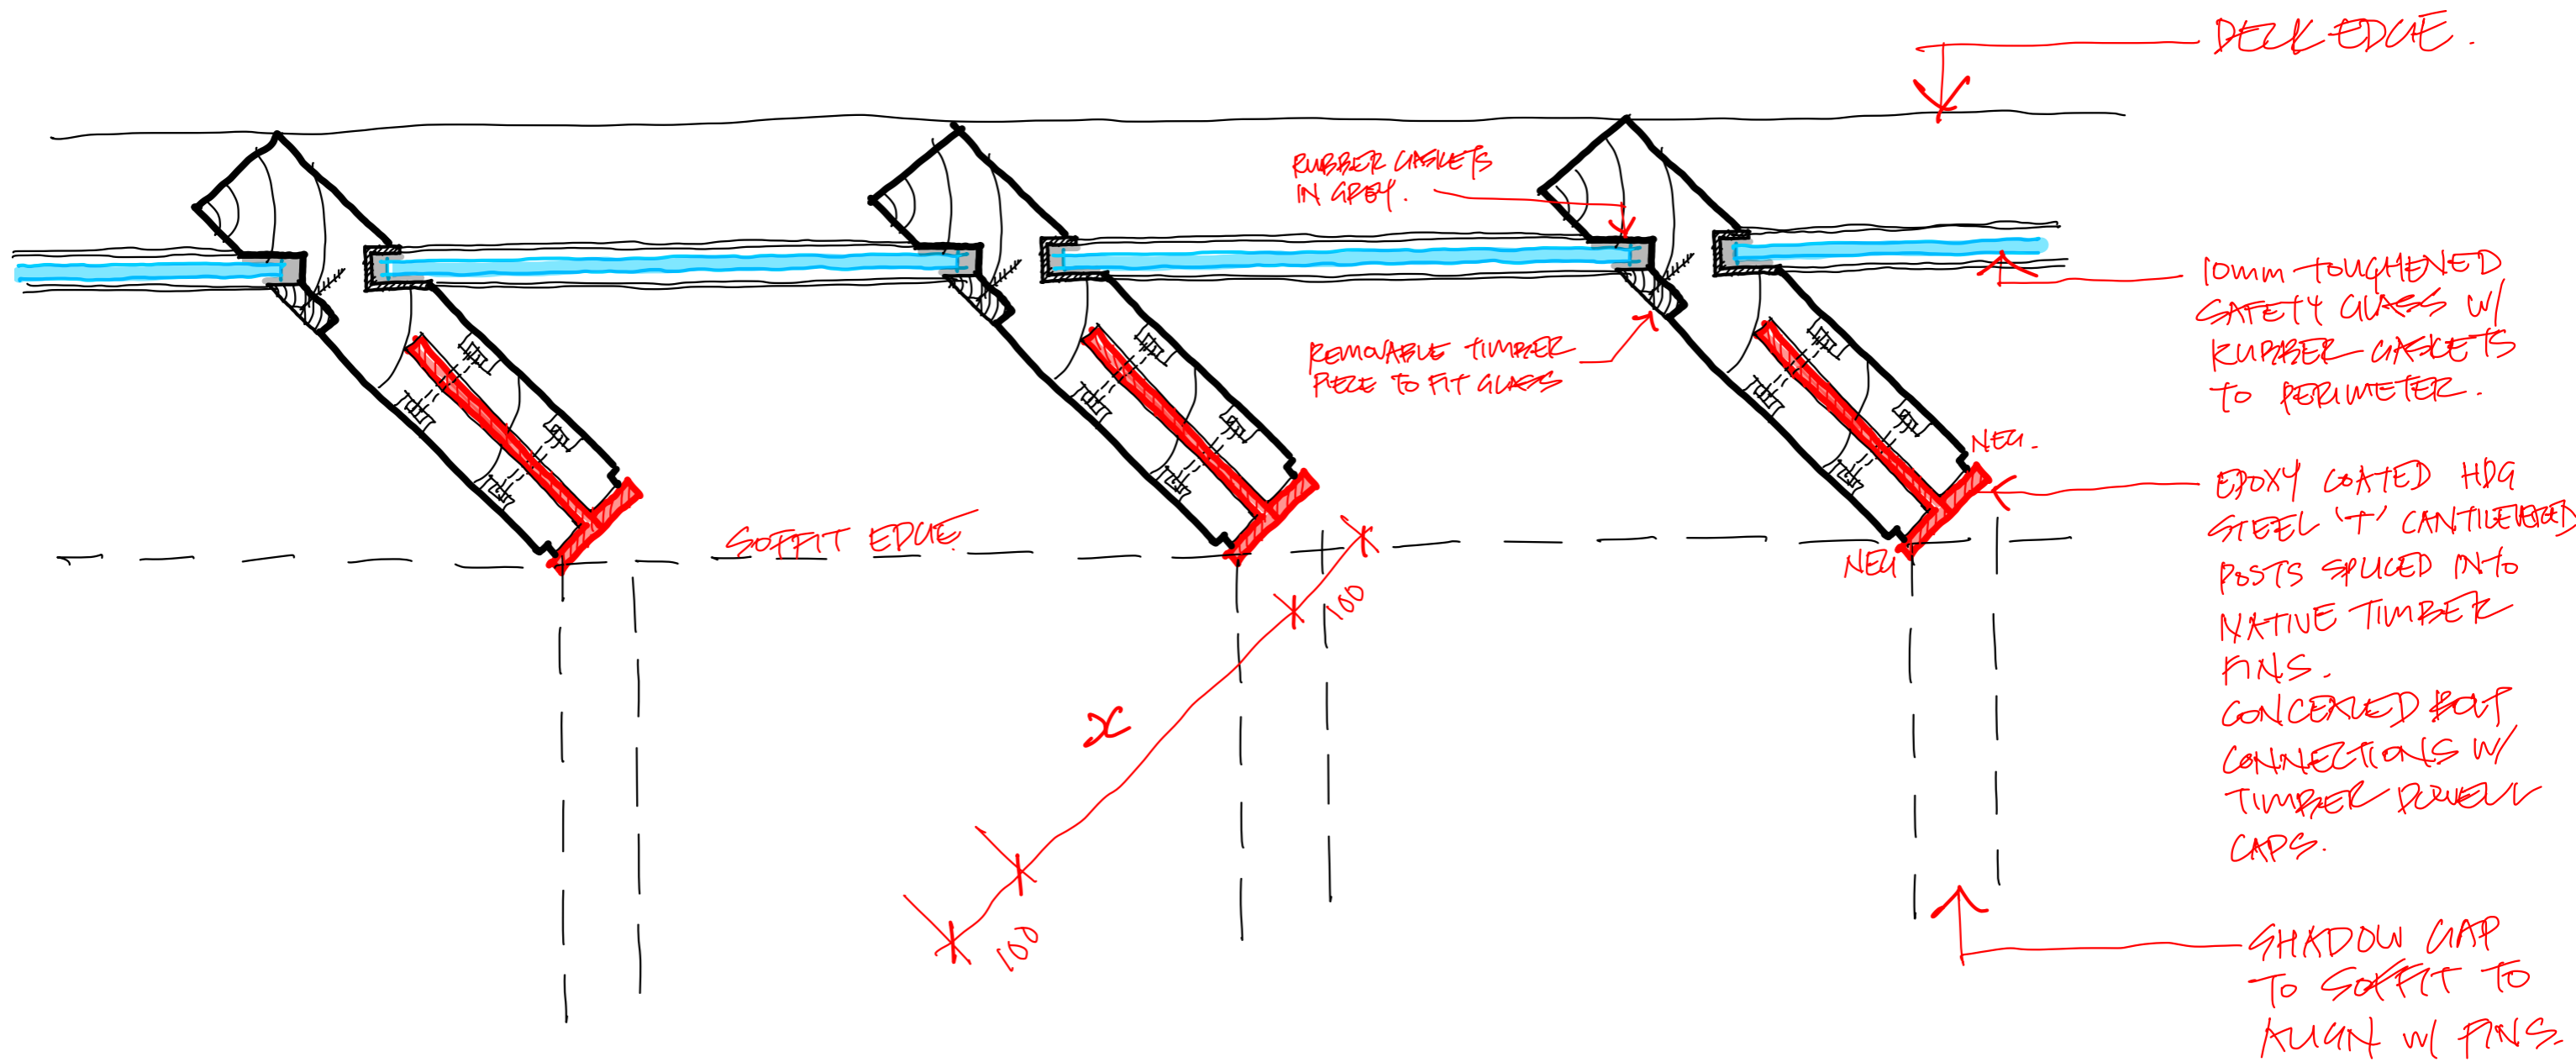

Titohea - Perspectives
Scale: 1:200 @ A3

Design Phase: **Concept Design** Job No.: **2686** Layout I.D.: **SK-150** Revision:

Printed: 11/07/23, 1:09 PM CAD Ref: 2686 20230711 Urenui Pā_BLDG_v12 Te Aroha - Titohea.pln