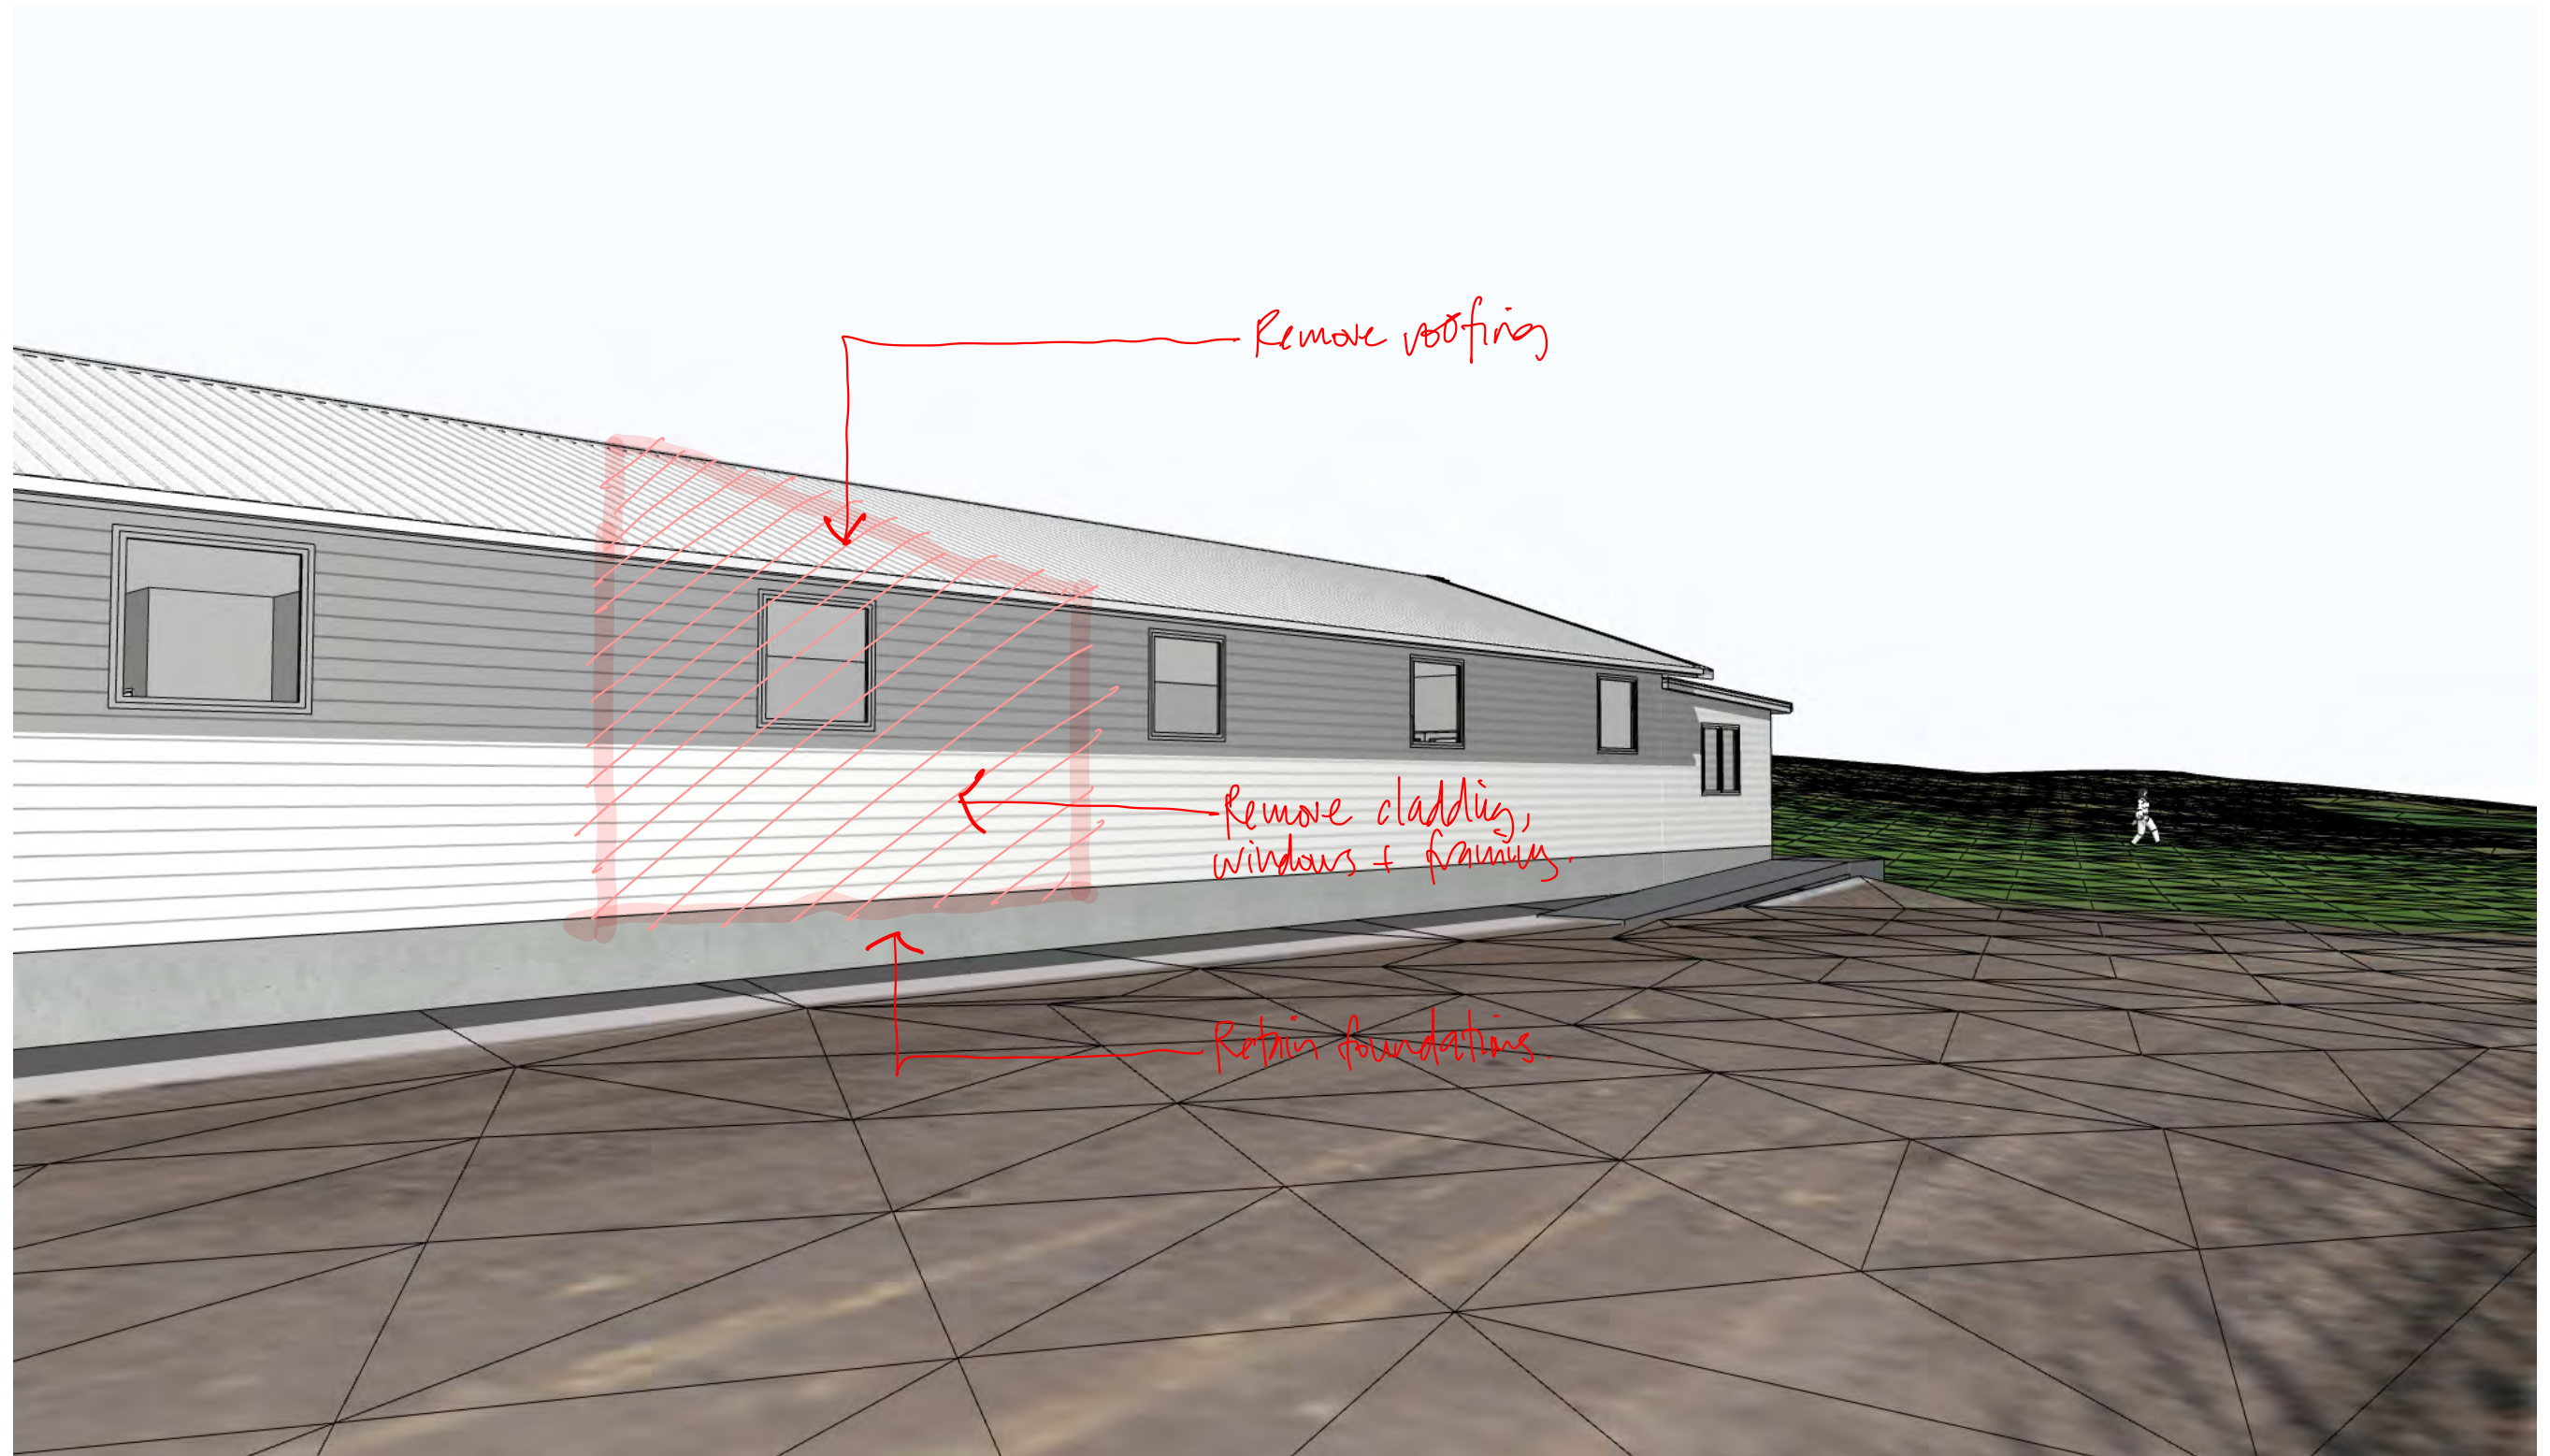

1 - Generic Perspective 3

True North: Original Scale / Print check:

Urenui Pā
166 Mokau Road Urenui Taranaki 4377 Aotearoa

Prepared For:
Urenui Pā Trust

Titohea - Existing Perspectives
Scale: 1:200 @ A3

Design Phase: **Concept Design** Job No.: **2686** Layout I.D.: **SK-139** Revision: