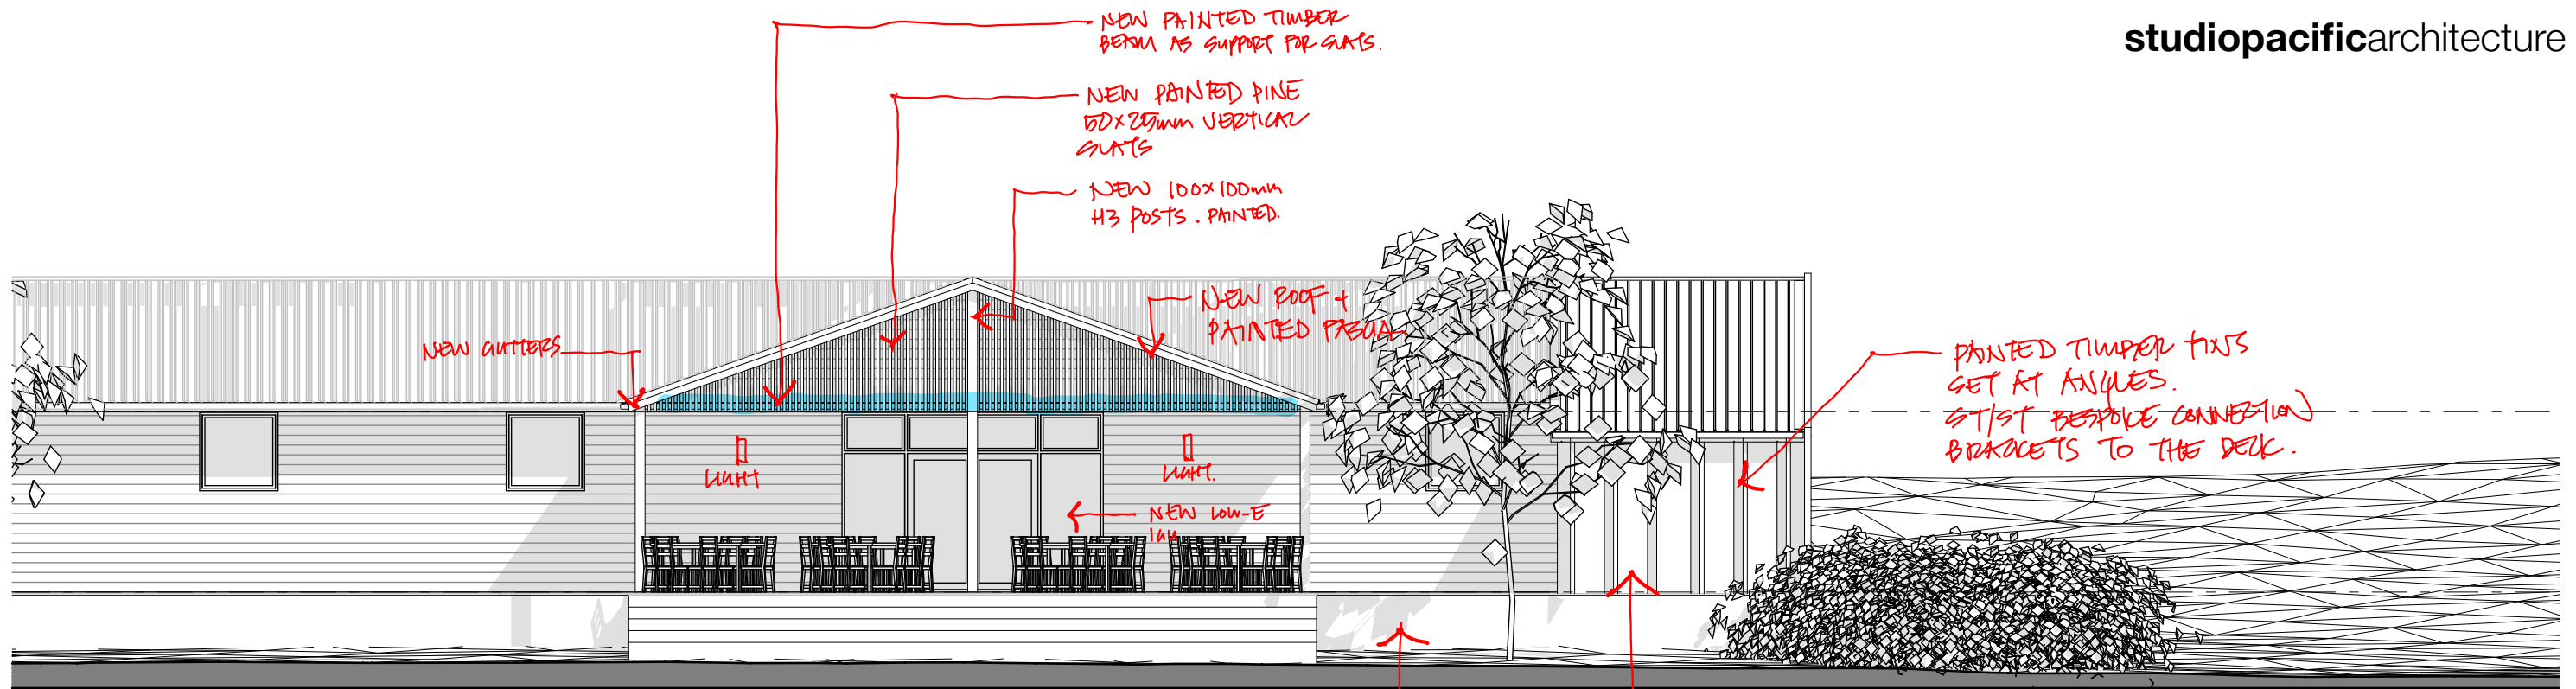

2 - East Elevation

Urenui Pā
166 Mokau Road Urenui Taranaki 4377 Aotearoa

Prepared For:
Urenui Pā Trust

Titohea - Proposed Elevations (North & East)

Scale: 1:100 @ A3

Design Phase: **Concept Design** Job No.: **2686** Layout I.D.: **SK-144** Revision: