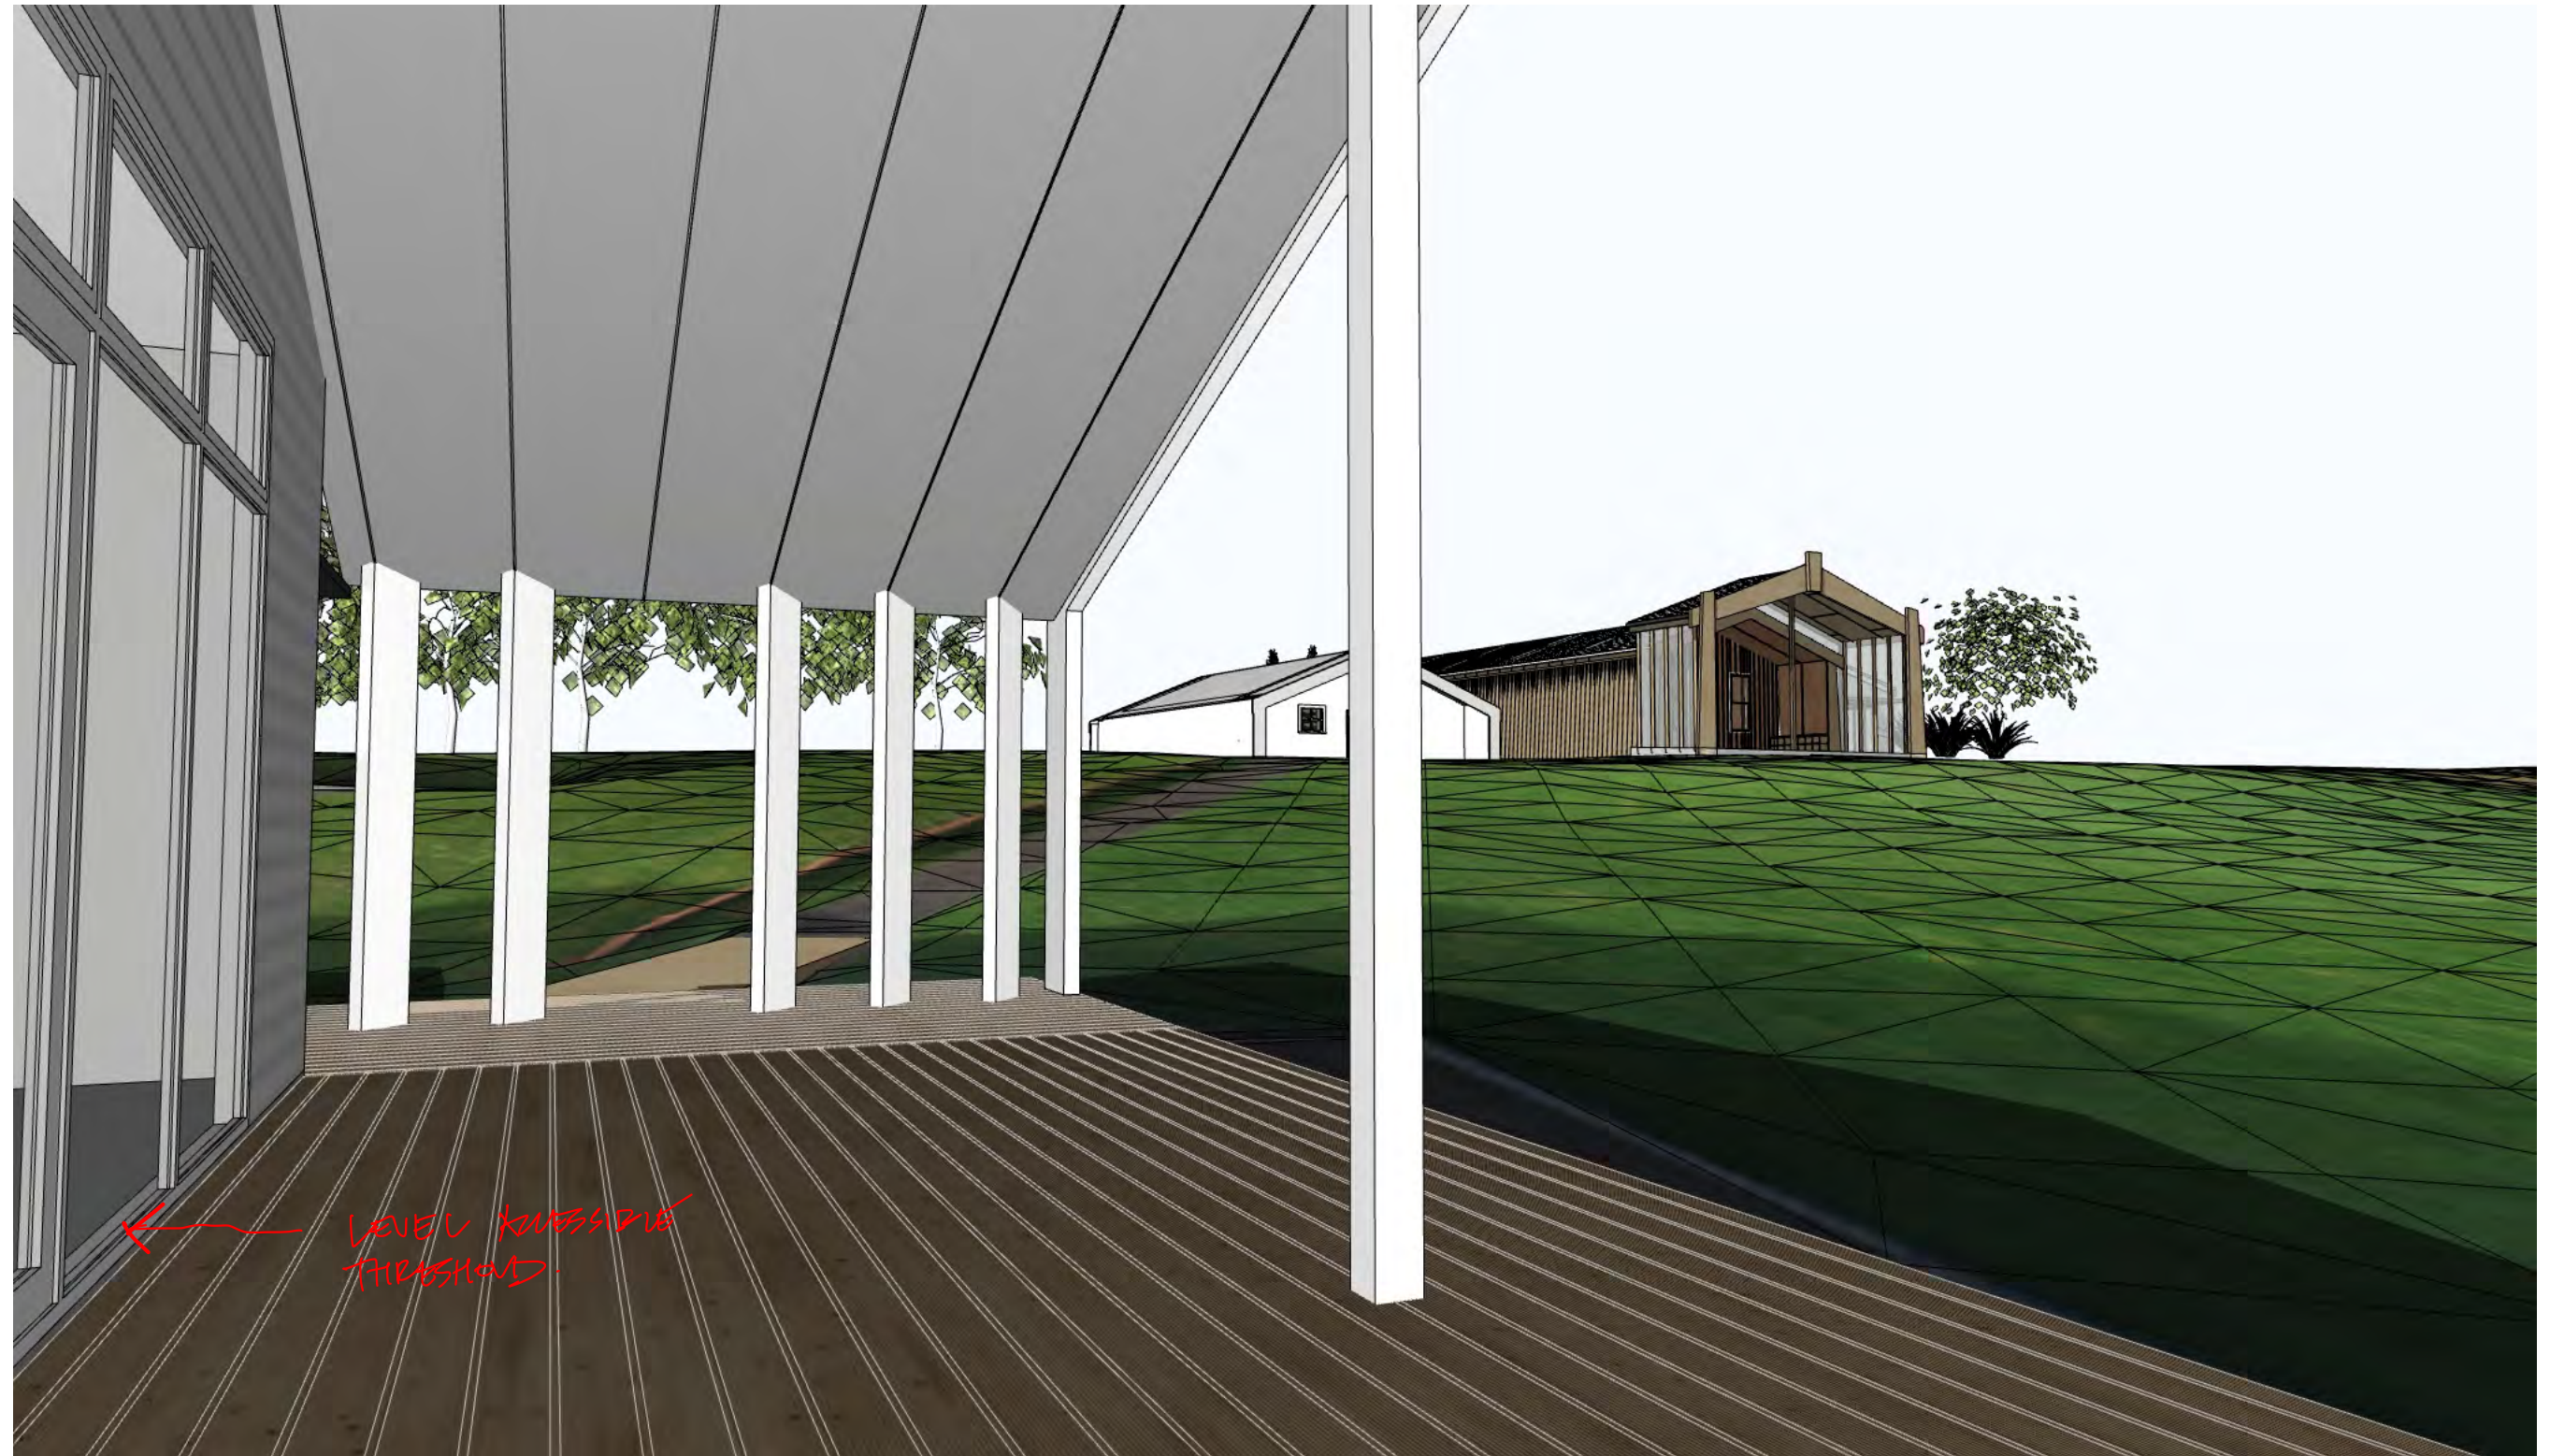

1 - Generic Perspective 4

Urenui Pā
166 Mokau Road Urenui Taranaki 4377 Aotearoa

Prepared For:
Urenui Pā Trust

Titohea - Perspectives
Scale: 1:200 @ A3

Design Phase: **Concept Design** Job No.: **2686** Layout I.D.: **SK-149** Revision: