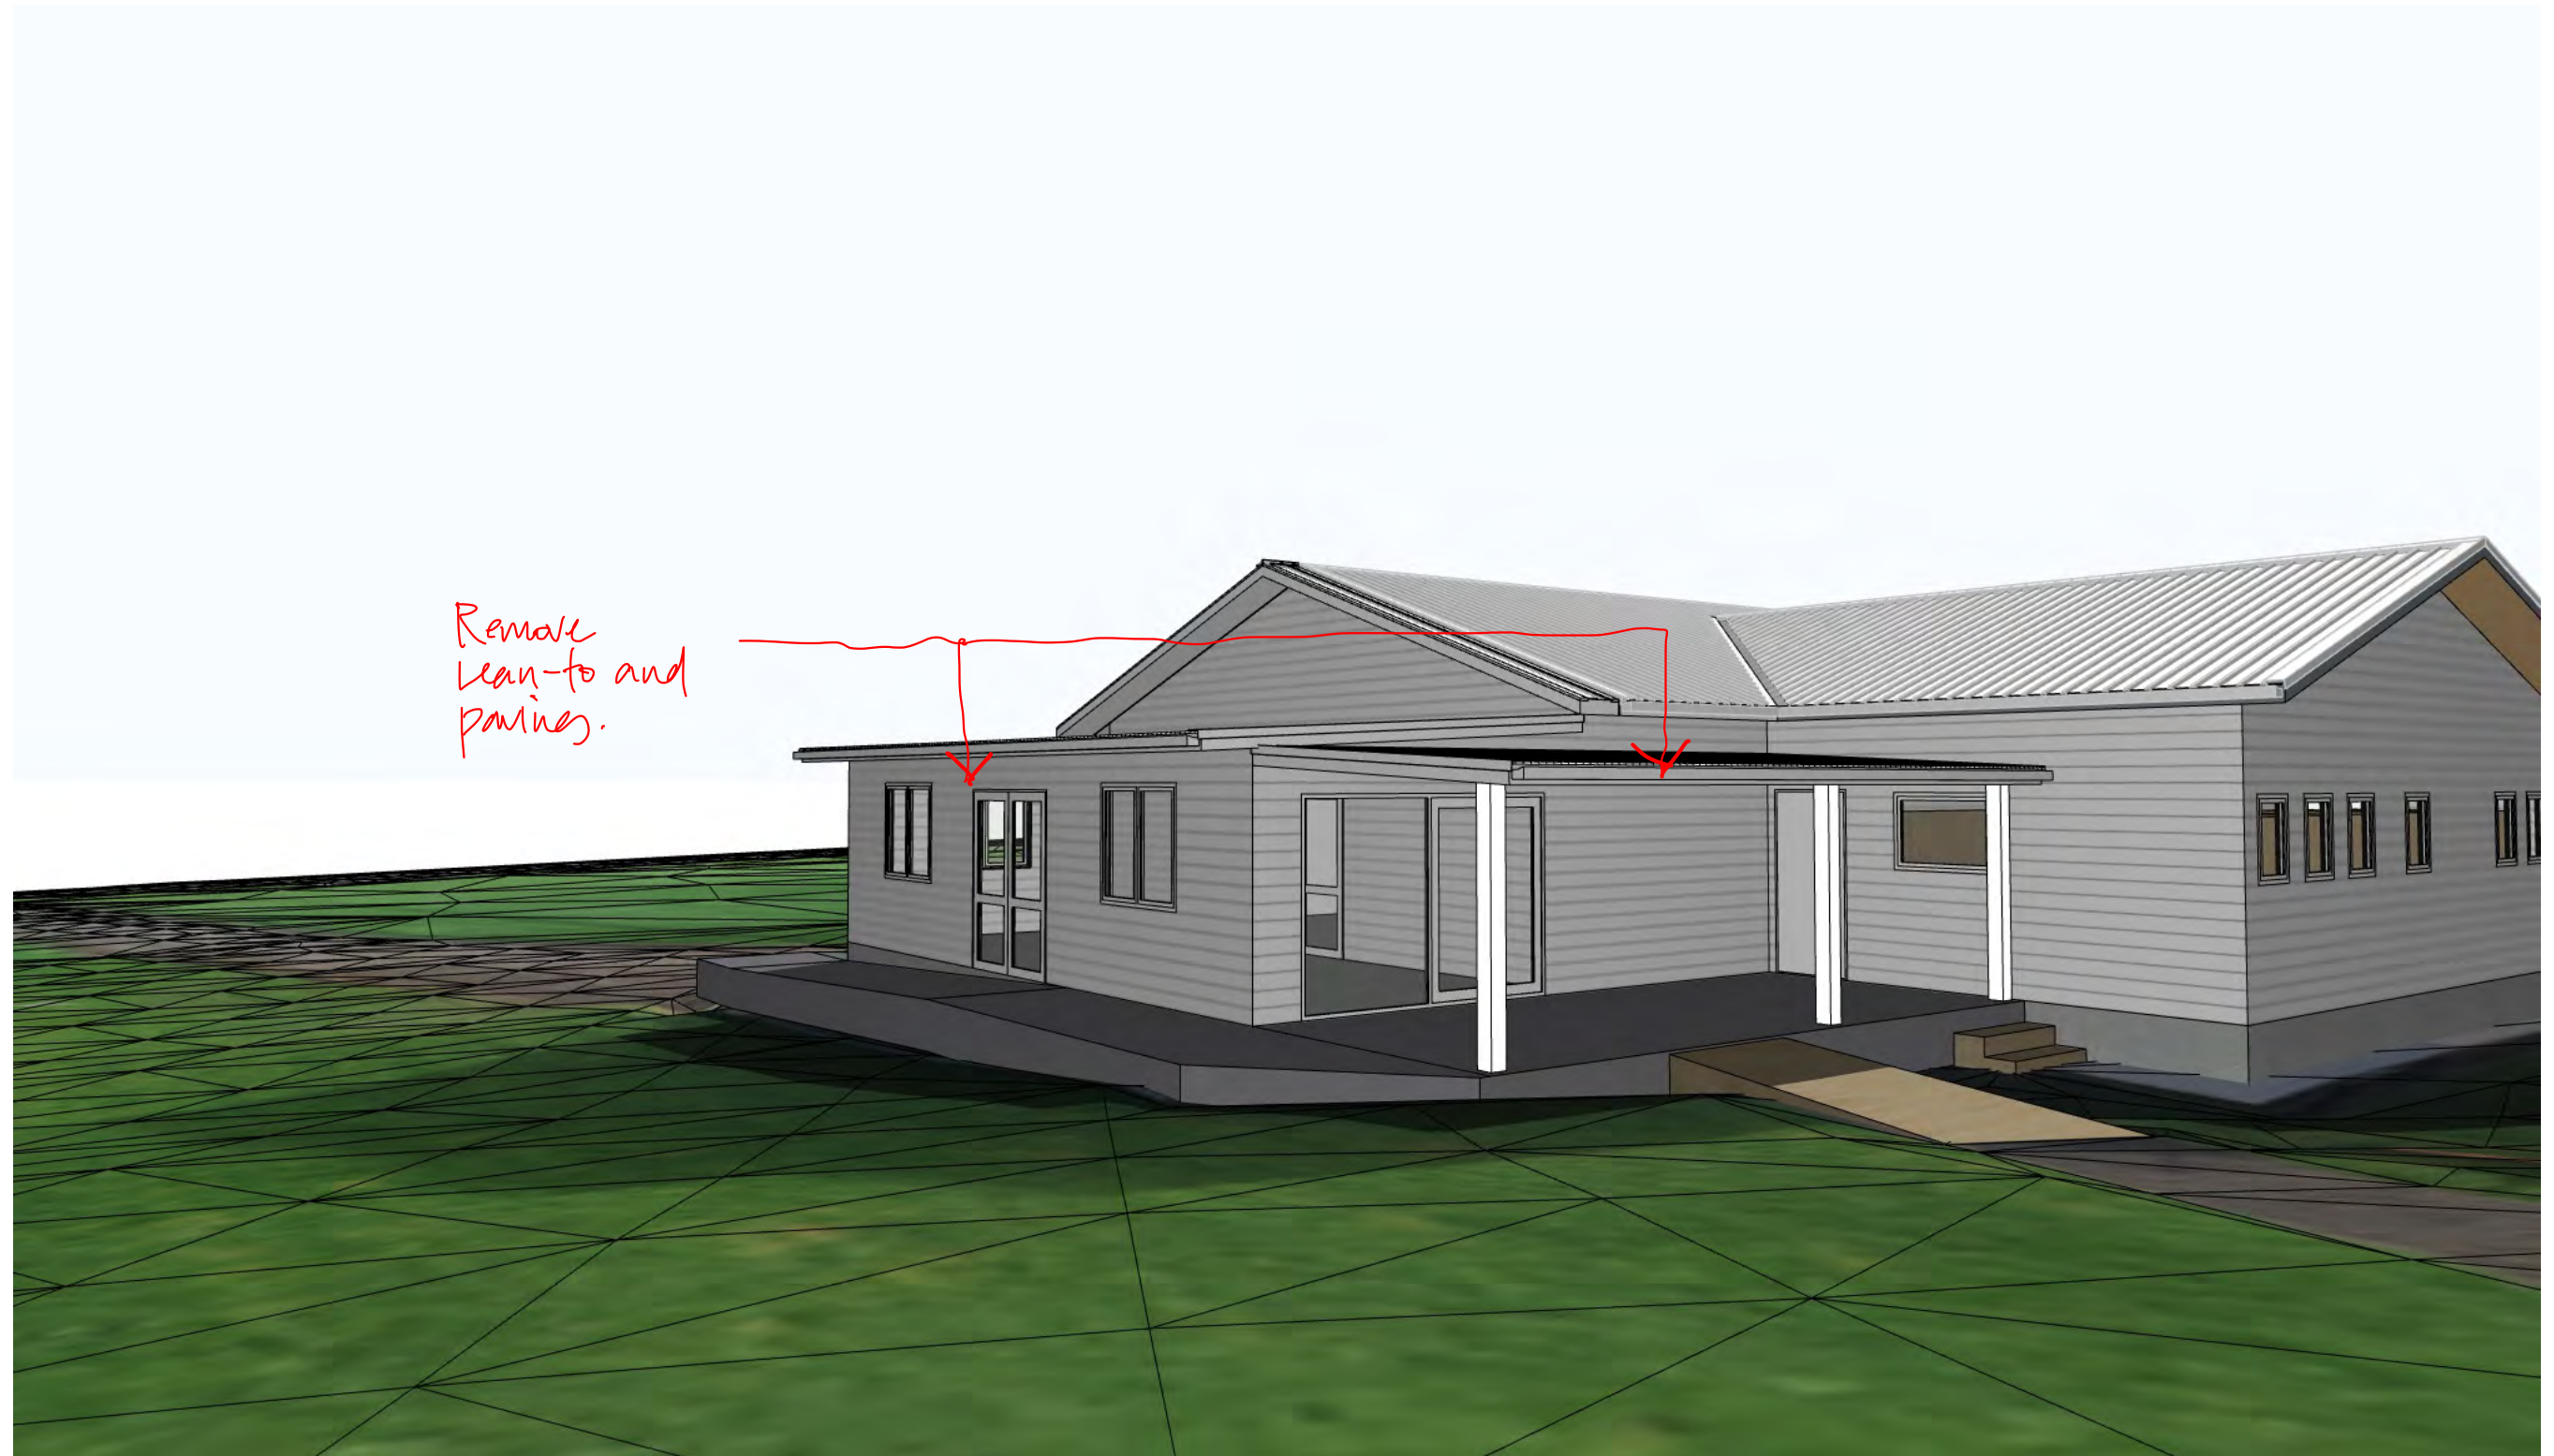

1 - Generic Perspective 1

Urenui Pā
166 Mokau Road Urenui Taranaki 4377 Aotearoa

Prepared For:
Urenui Pā Trust

True North: Original Scale / Print check:

Titohea - Existing Perspectives
Scale: 1:200 @ A3

Design Phase: **Concept Design** Job No.: **2686** Layout I.D.: **SK-137** Revision: