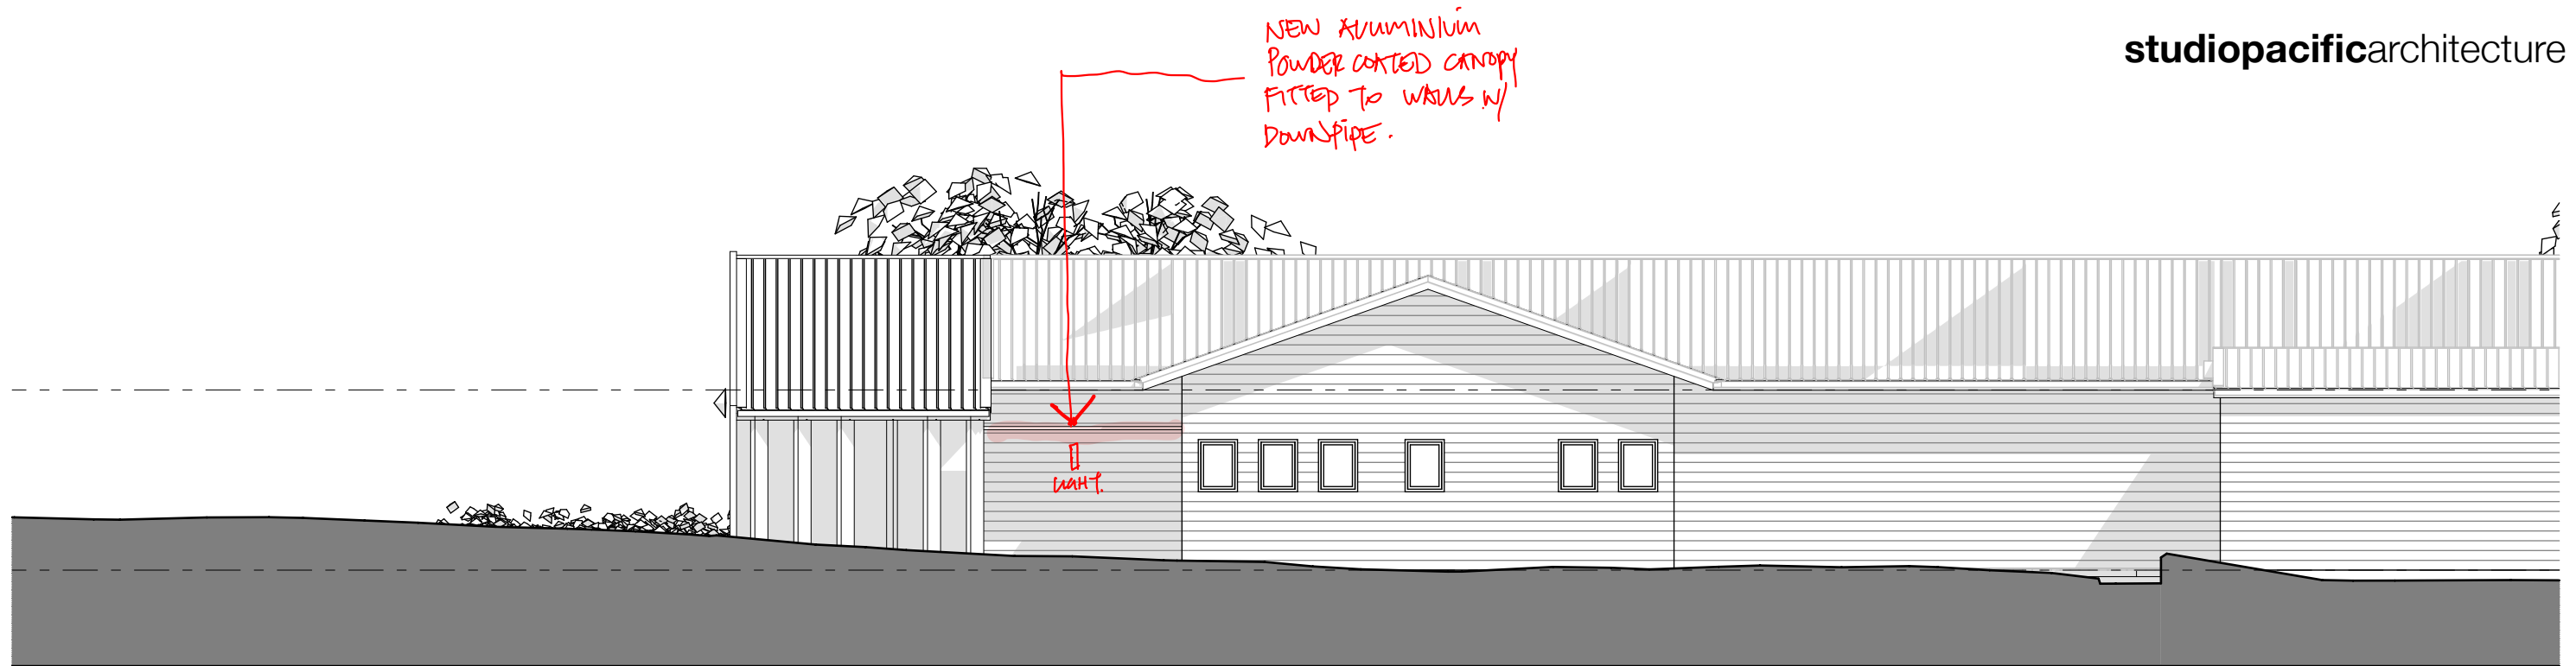

2 - West Elevation

Urenui Pā
166 Mokau Road Urenui Taranaki 4377 Aotearoa

Prepared For:
Urenui Pā Trust

Titohea - Proposed Elevations (South & West)

Scale: 1:100 @ A3

Design Phase: Concept Design Job No.: 2686 Layout I.D.: SK-145 Revision: