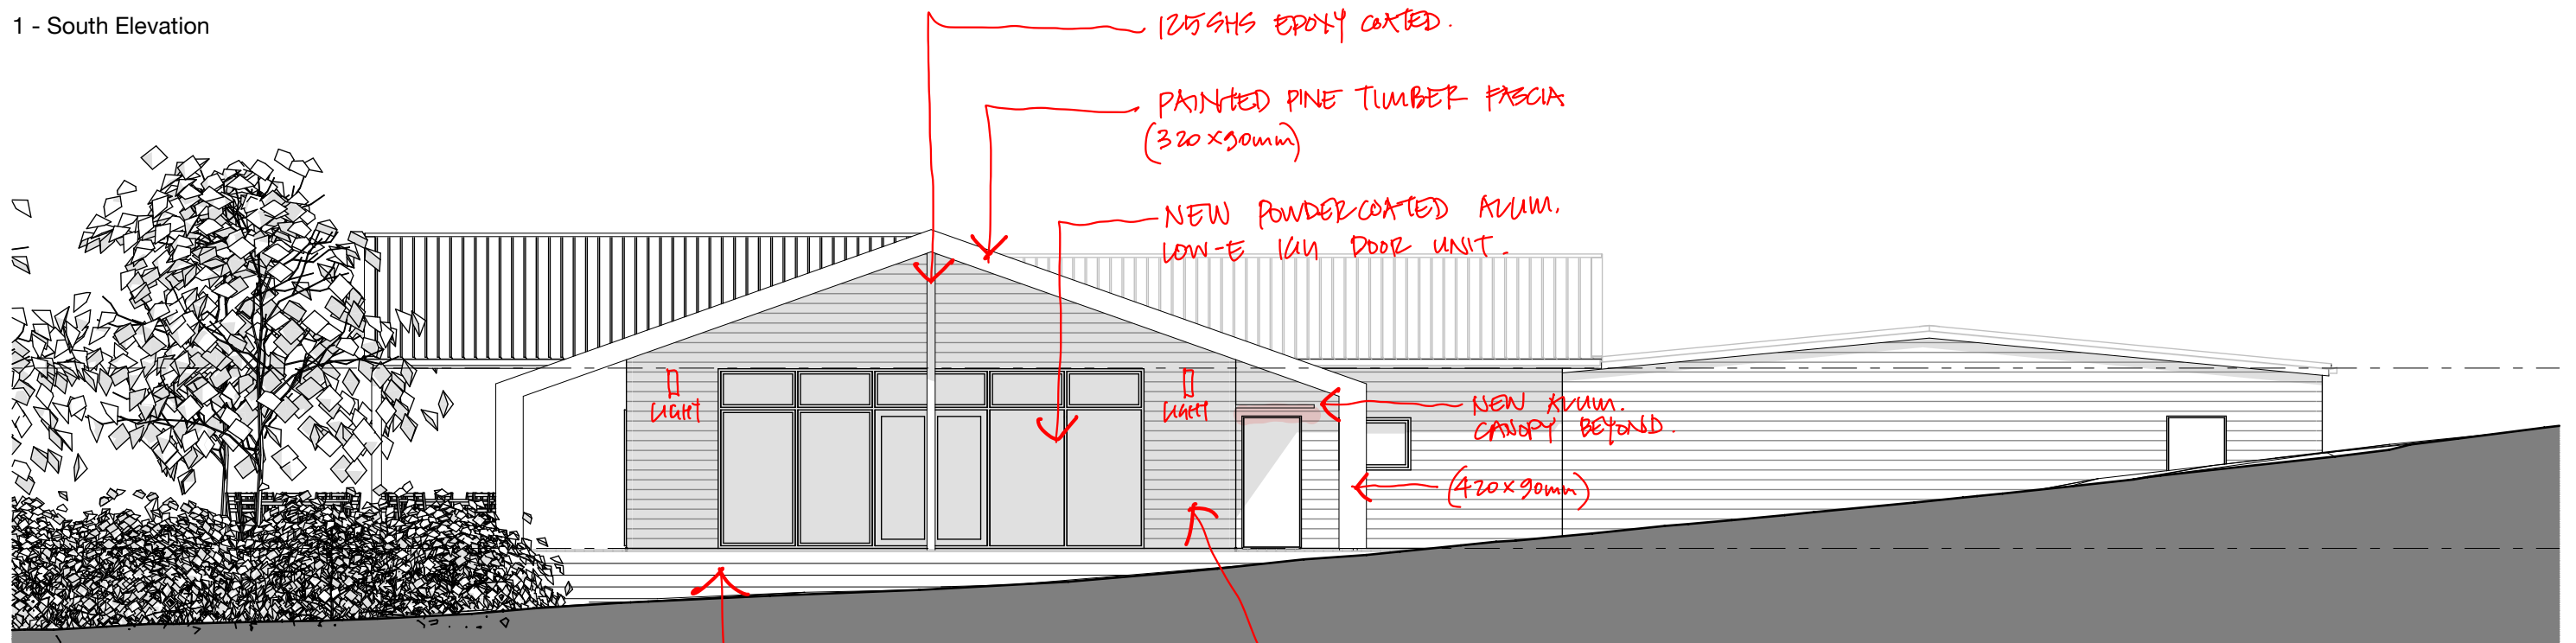

1 - South Elevation

2 - West Elevation