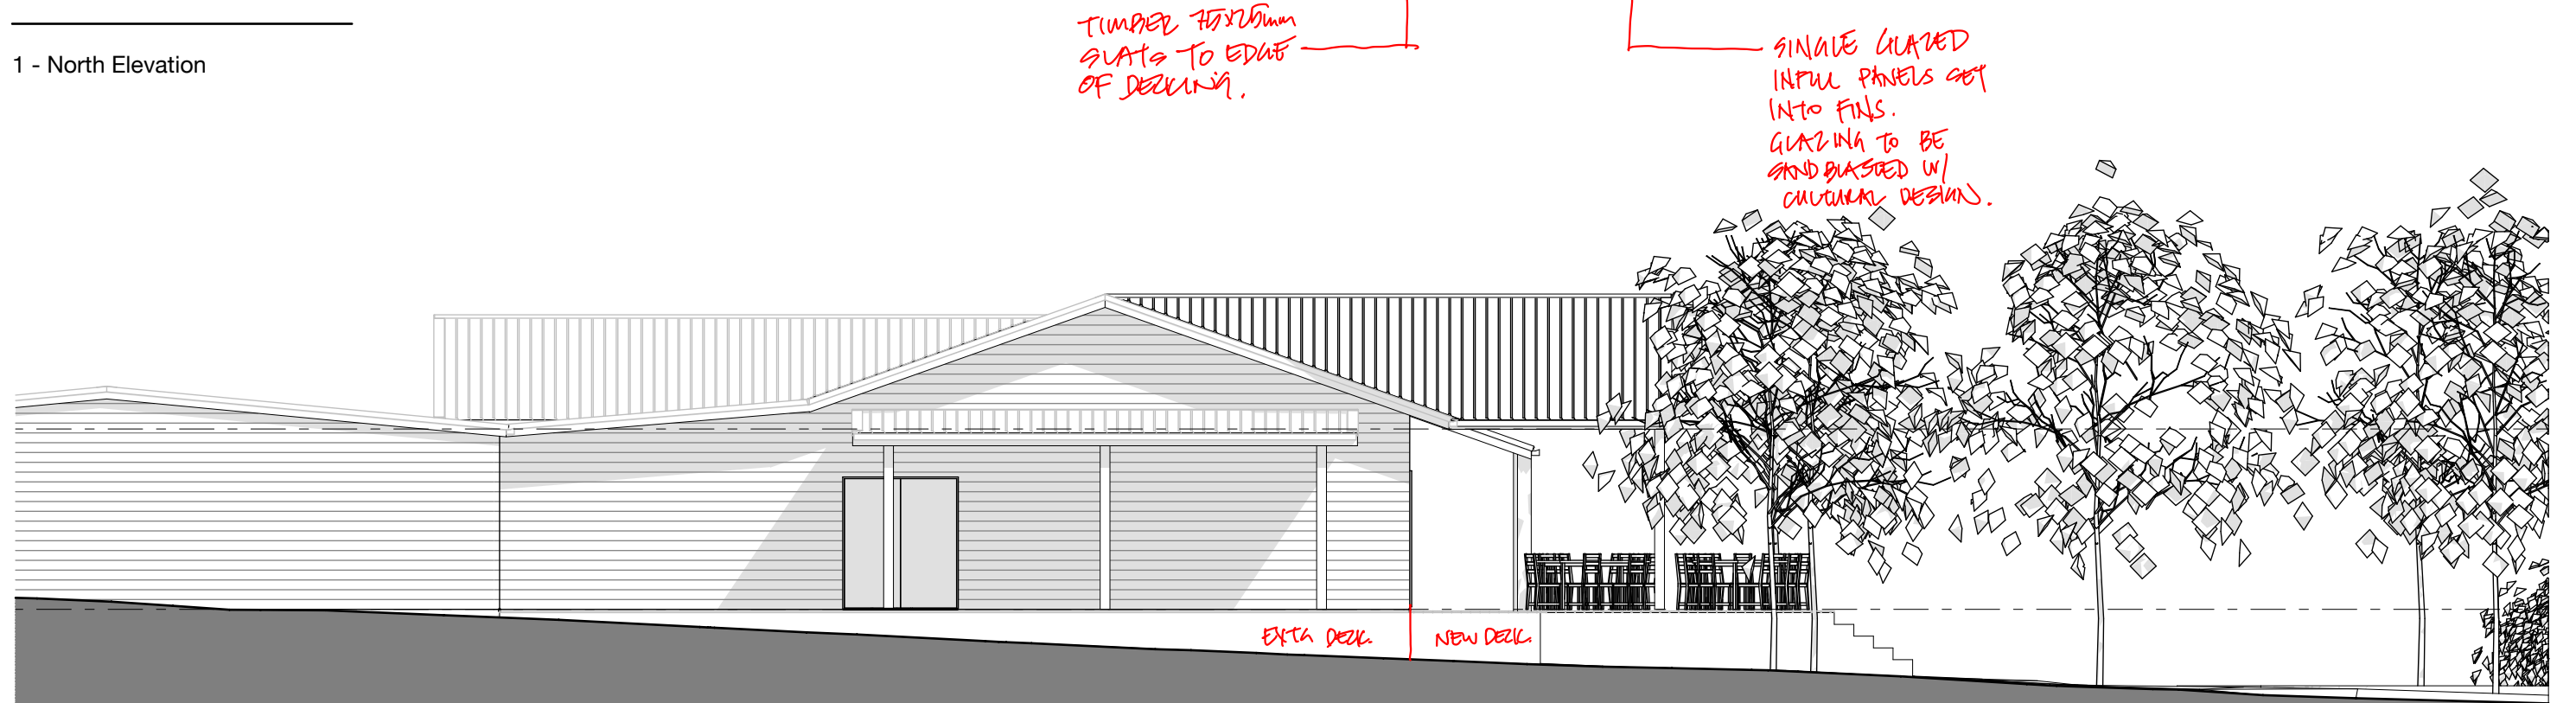

1 - North Elevation

2 - East Elevation