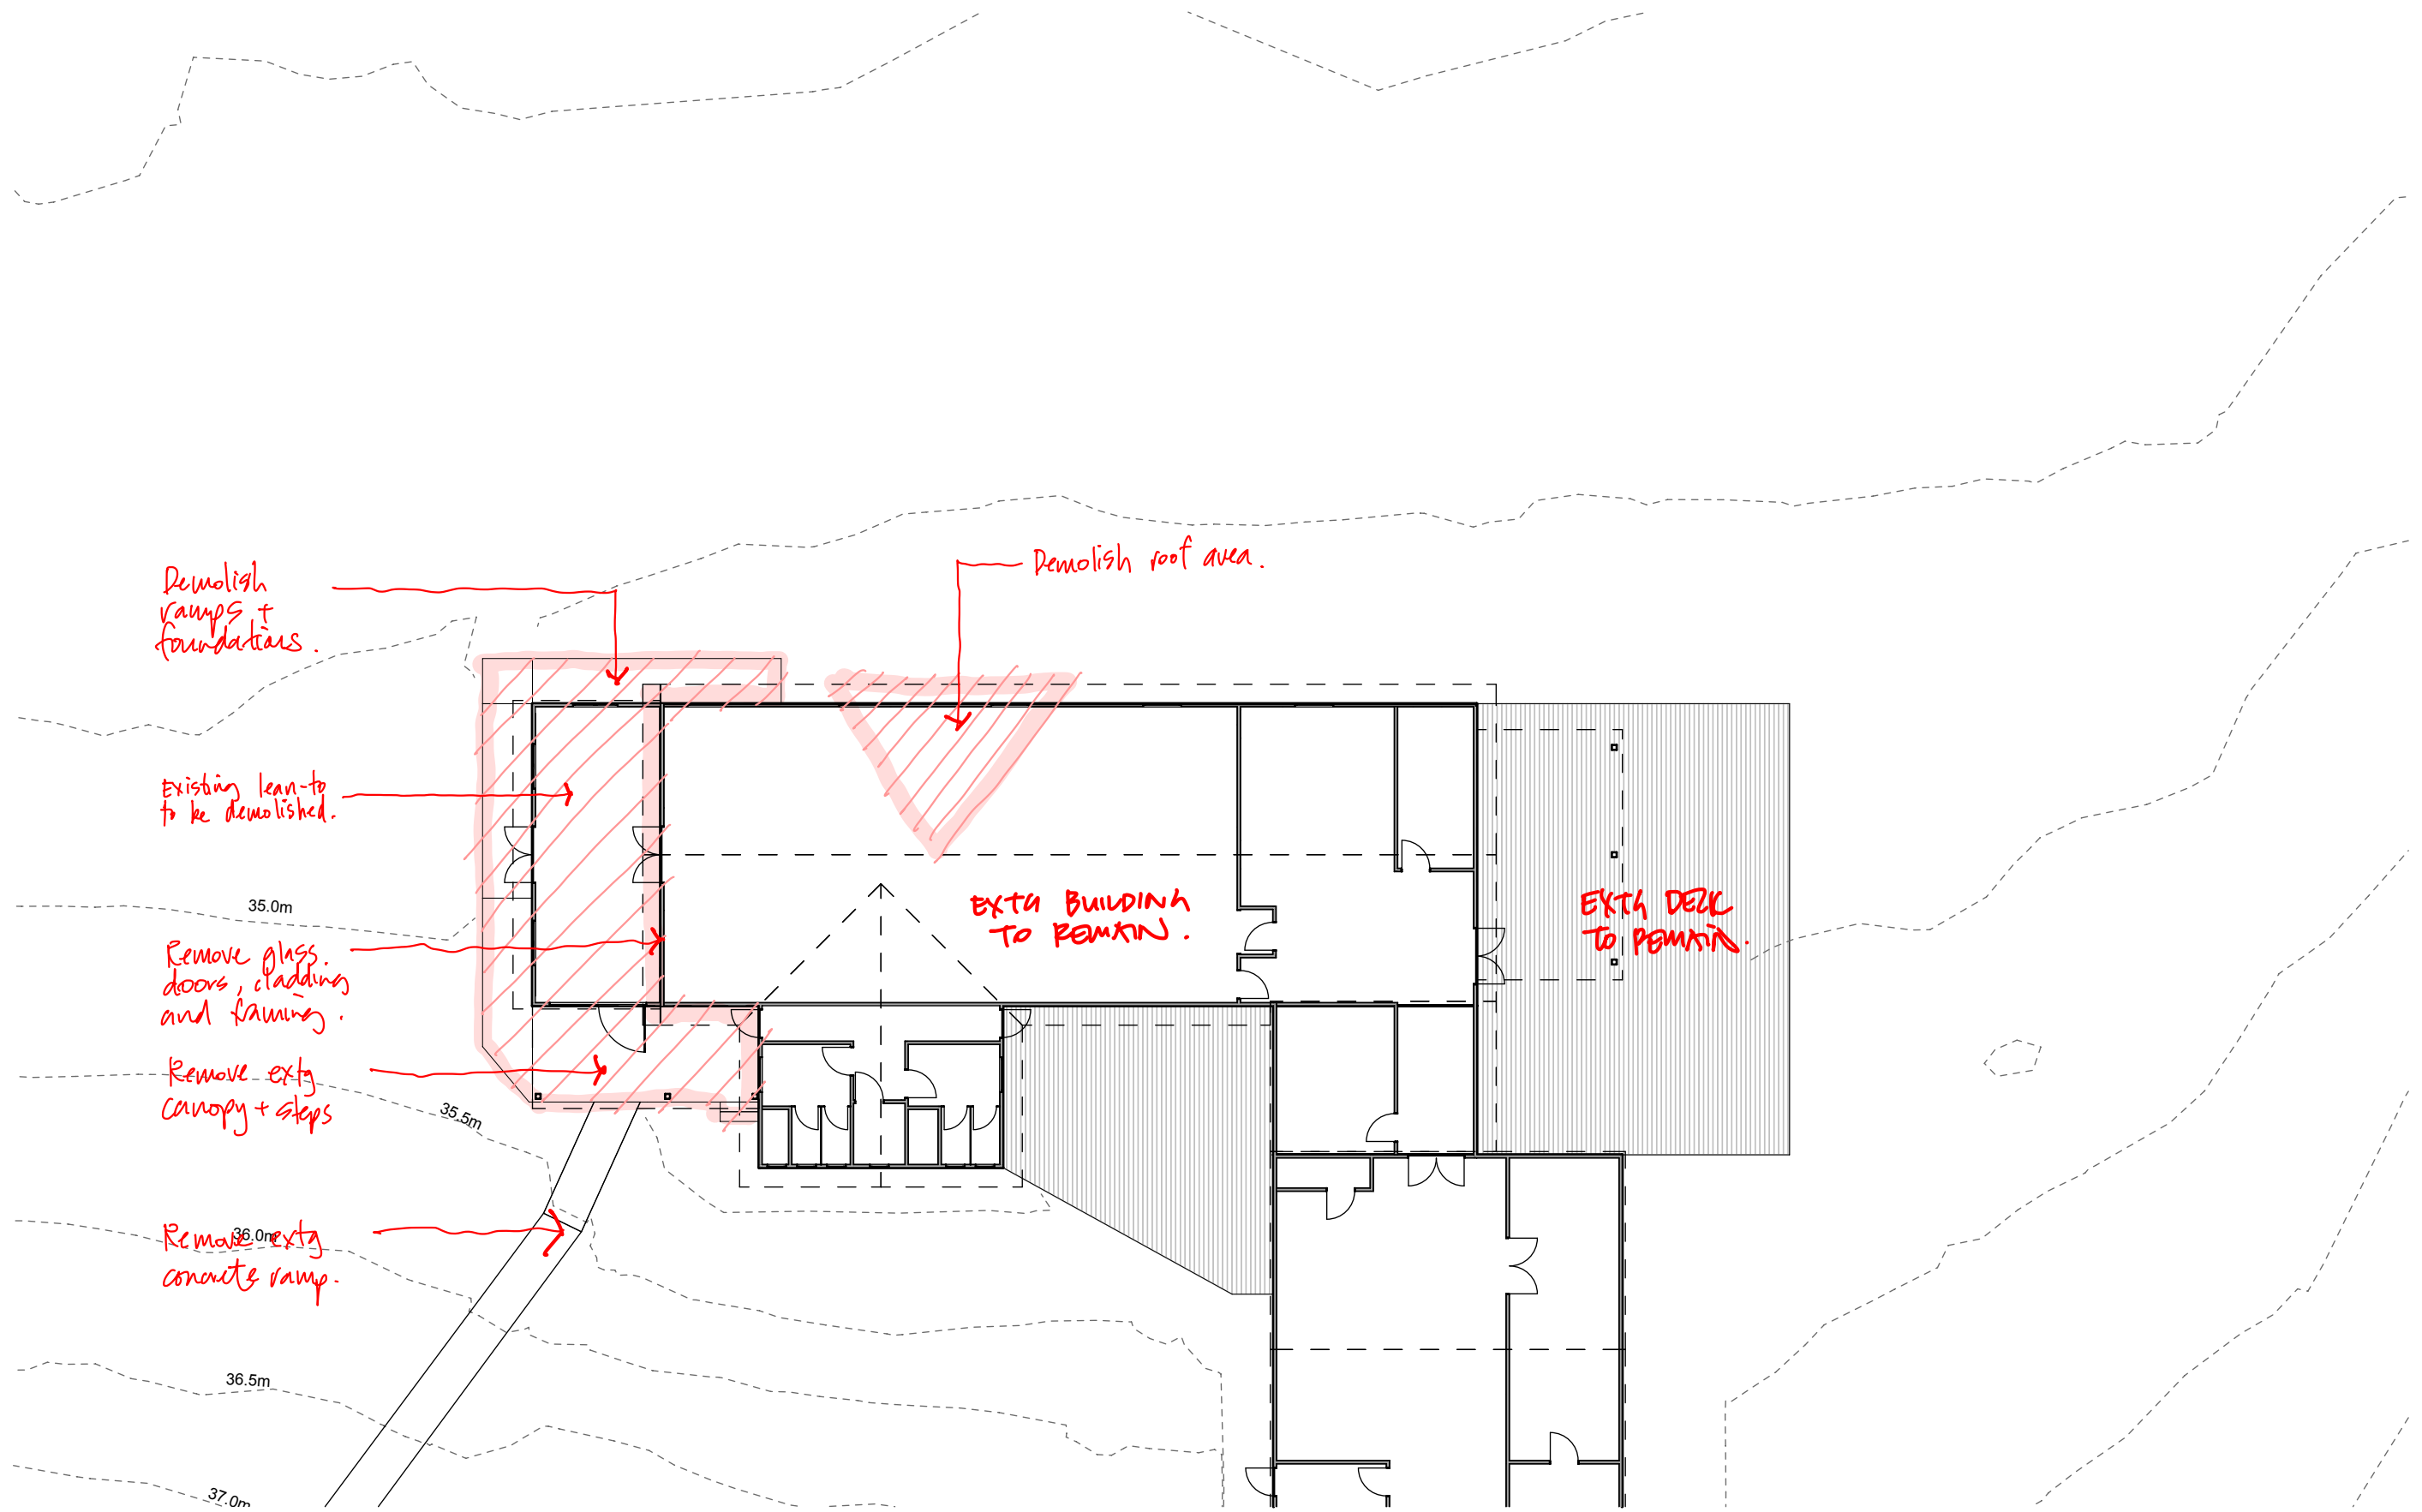

1 - Titohea Floor Plan - Extg 1:200

Urenui Pā
166 Mokau Road Urenui Taranaki 4377 Aotearoa

Prepared For:
Urenui Pā Trust

True North: Original Scale / Print check:

Titohea - Existing Plan 1:200
Scale: 1:200 @ A3

Design Phase: **Concept Design** Job No.: **2686** Layout I.D.: **SK-136** Revision: